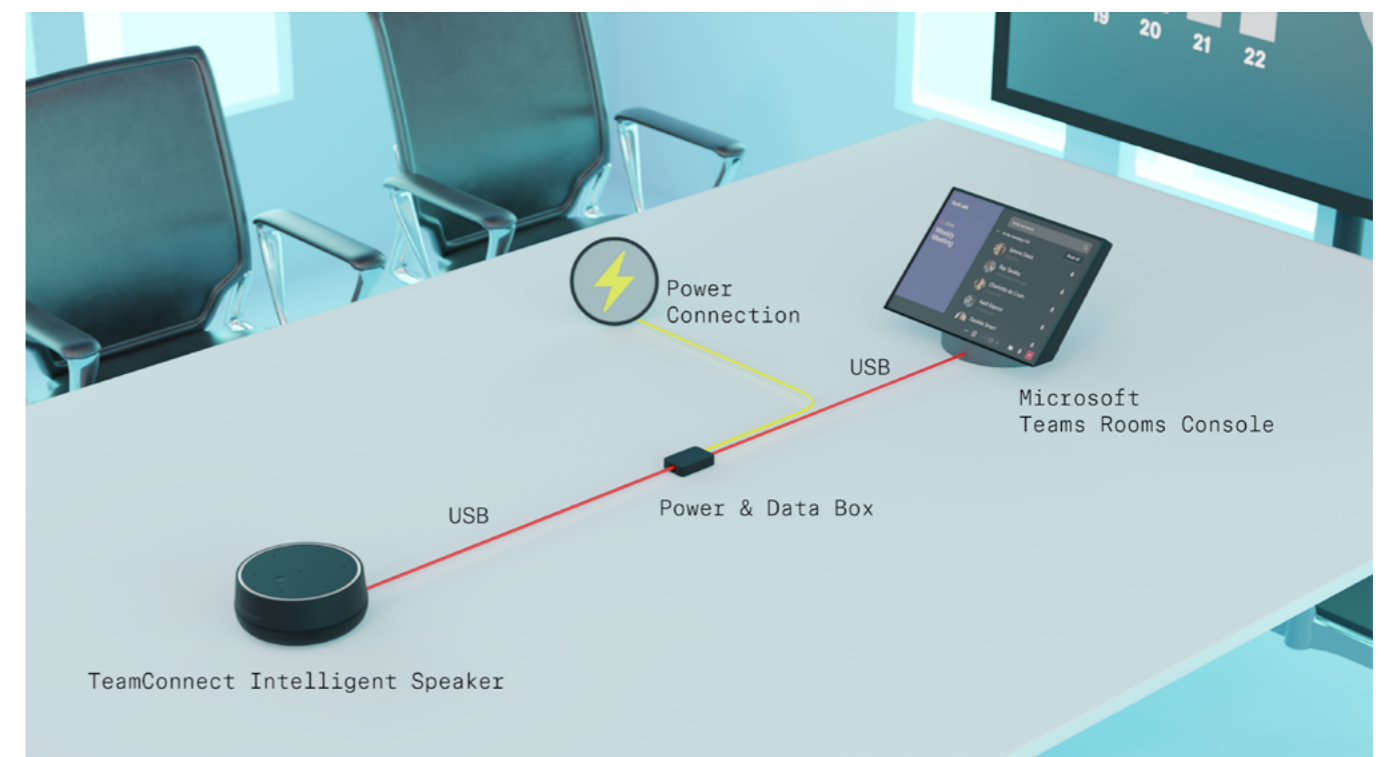

Features

Real-time transcription

Cortana voice assistant

High audio quality

Easy one-time installation in your Microsoft Teams Rooms